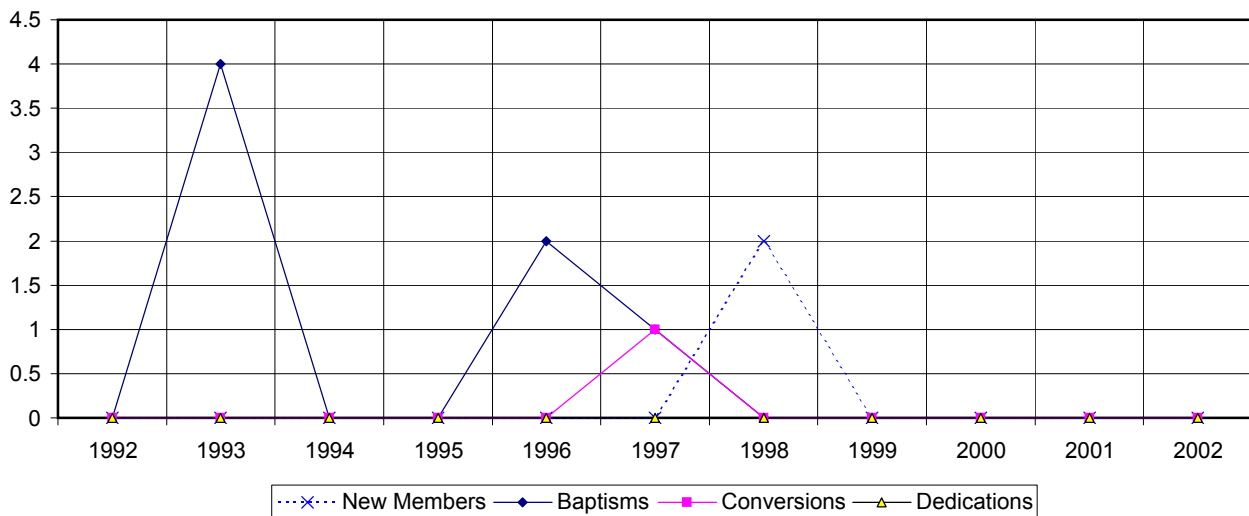

Willis Chapel

Average Worship Attendance

Year	1992	1993	1994	1995	1996	1997	1998	1999	2000	2001	2002
Average Morning Worship	31	32	34	32	32	29	22	22	26	26	15

Willis Chapel

Dedications, Conversions, Baptisms, New Members

Year	1992	1993	1994	1995	1996	1997	1998	1999	2000	2001	2002
Dedications	0	0	0	0	0	0	0	0	0	0	0
Conversions	0	0	0	0	0	1	0	0	0	0	0
Baptisms	0	4	0	0	2	1	0	0	0	0	0
New Members	0	0	-2	-3	-3	-1	2	0	0	0	-11