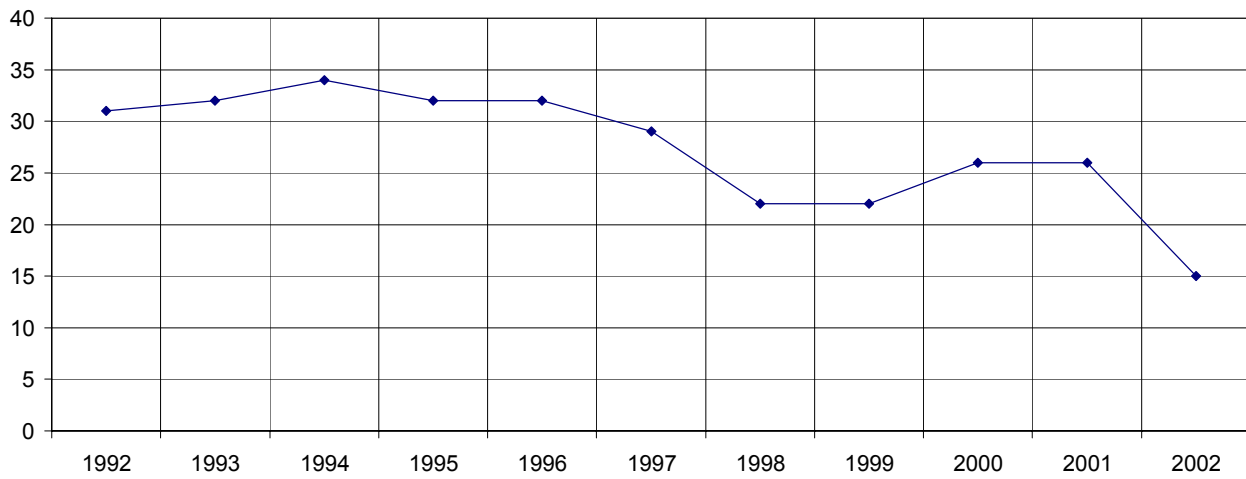

Willis Chapel

Average Worship Attendance

Year	1992	1993	1994	1995	1996	1997	1998	1999	2000	2001	2002
Average Morning Worship	31	32	34	32	32	29	22	22	26	26	15

Willis Chapel

Dedications, Conversions, Baptisms, New Members

Year	1992	1993	1994	1995	1996	1997	1998	1999	2000	2001	2002
Dedications	0	0	0	0	0	0	0	0	0	0	0
Conversions	0	0	0	0	0	1	0	0	0	0	0
Baptisms	0	4	0	0	2	1	0	0	0	0	0
New Members	0	0	-2	-3	-3	-1	2	0	0	0	-11